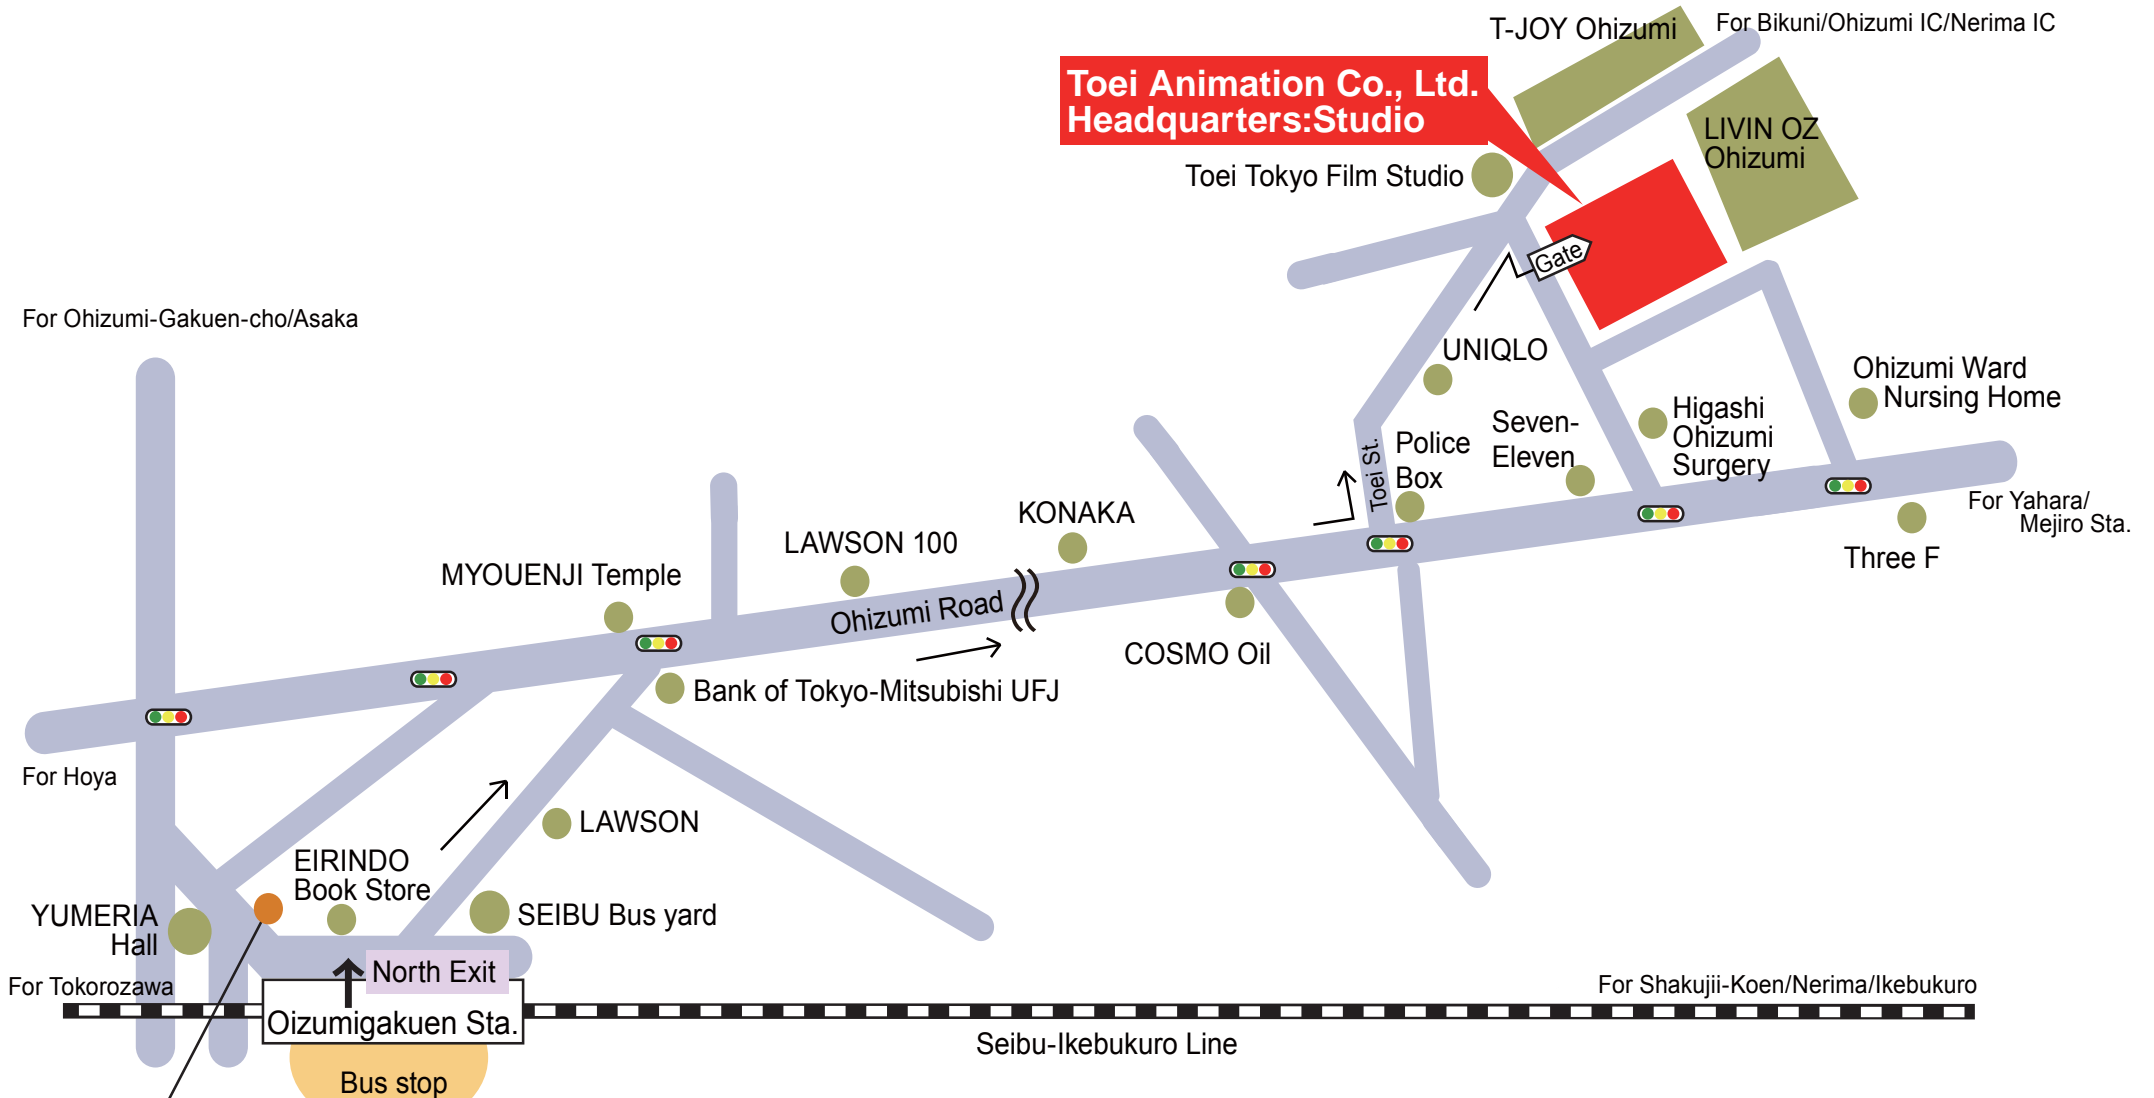

Toei Animation Co., Ltd.

Headquarters: Ohizumi Studio

Toei Animation Gallery

2-10-5 Higashi Ohizumi, Nerima-ku, Tokyo 178-8567

Headquarters
Ohizumi Studio

●About 12 minutes walk from Ohizumigakuen Sta. of the Seibu-Ikebukuro Line