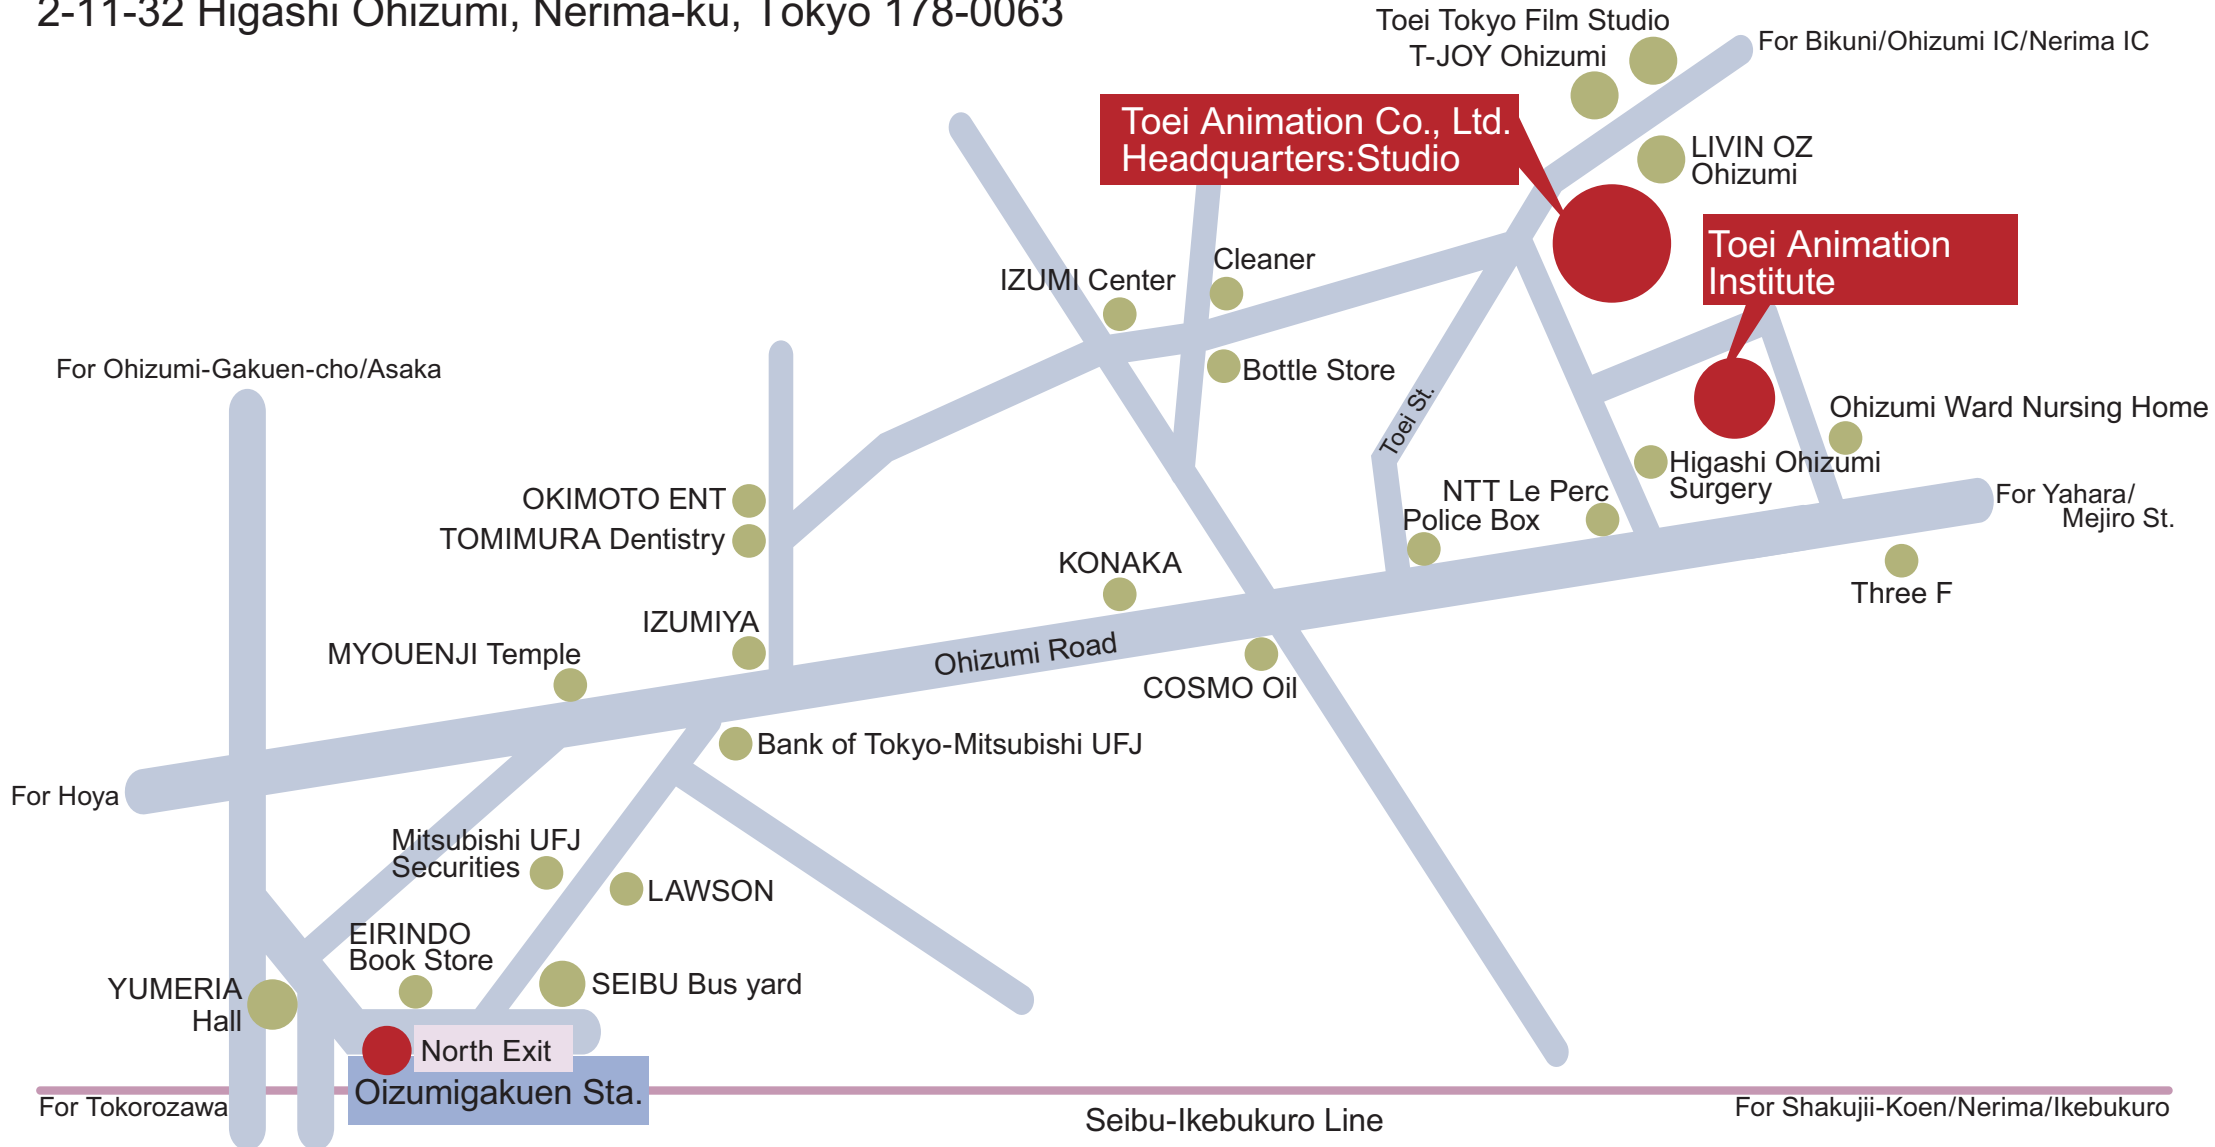

Toei Animation Co., Ltd.

Headquarters:Studio

2-10-5 Higashi Ohizumi, Nerima-ku, Tokyo 178-8567

TEL +81-3-3978-3111

Toei Animation Institute

2-11-32 Higashi Ohizumi, Nerima-ku, Tokyo 178-0063

●About 12 minutes walk from Ohizumigakuen Sta. of the Seibu-Ikebukuro Line